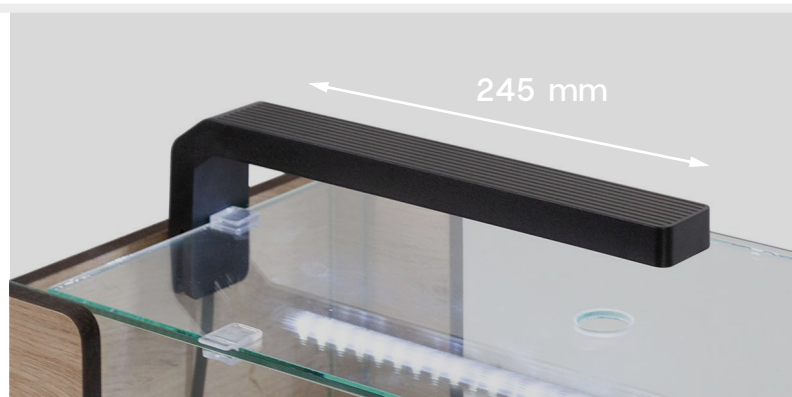

www.aquatantis.com