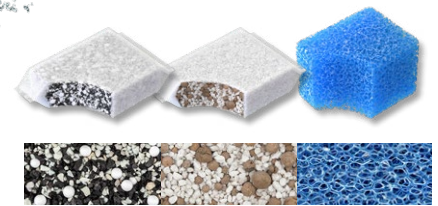

B-BOX FILTER CARTRIDGES PURE WATER S / COARSE FOAM S