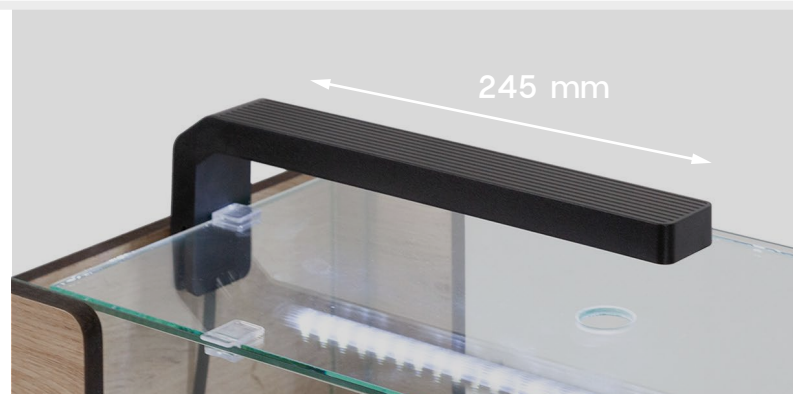

LIGHTING UNIV LED 24

This system emits a balanced light, ideal for photosynthesis being particularly suitable for planted aquariums.

CONSUMPTION $\approx$ 8W
PROTECTION INDEX IPX8