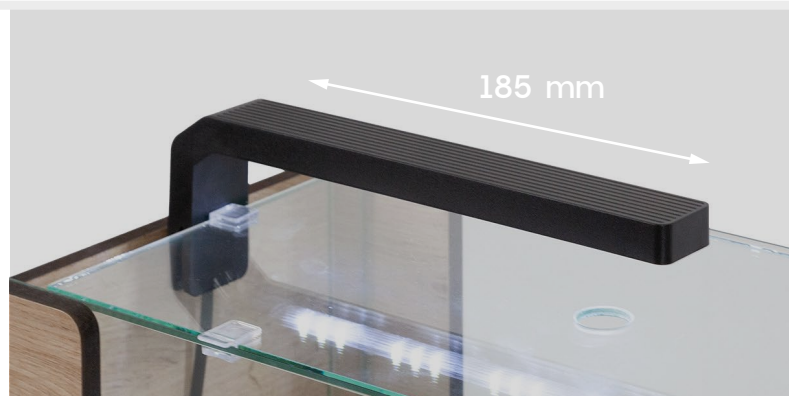

AQUA LOUNGE 16L

33,6x17,1x41,1cm | 6,2Kg
VOLUME 23L CAPACITY 16L

Non contractual photos

001 21631

025 21632

003 21633

EQUIPMENT INCLUDED

FILTRATION BIO FILTER 200

Internal filters of modular cartridges, developed to be more efficient and environmentally friendly. This new innovative system allows easy maintenance and replacement, making it possible to reuse the biodegradable cover by composting process.

B-BOX FILTER CARTRIDGES PURE WATER S / COARSE FOAM S

+

LAUNCH OFFER
CLEANWATER S
MODULAR CUP S

LIGHTING UNIV LED 16

This system emits a balanced light, ideal for photosynthesis being particularly suitable for planted aquariums.

CONSUMPTION ≈ 5W
PROTECTION INDEX IPX8