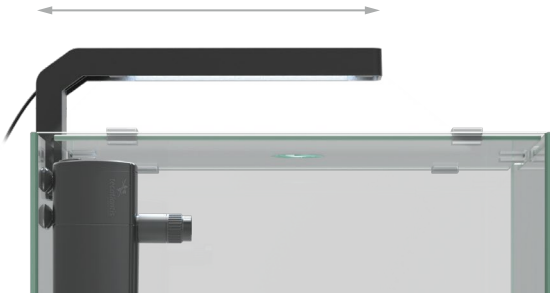

UNIV 16

CONSUMPTION ≈ 5W
PROTECTION INDEX IPX8

185 mm