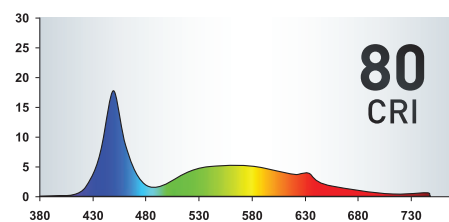

EASY LED TORTUM UNIVERSAL

DIMENSION **664mm** | CONSUMPTION \approx **16W** CODE **10133**

DIMENSION **810mm** | CONSUMPTION \approx **22W** CODE **10101**

NOT INCLUDED

Compatible with

**EASY LED
CONTROL
4PLUS**