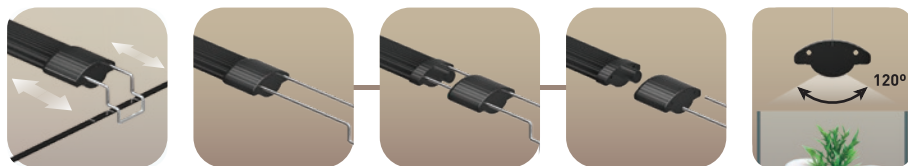

EASY LED TORTUM UNIVERSAL

DIMENSION **664mm** | CONSUMPTION \approx **16W** CODE **10133**

DIMENSION **810mm** | CONSUMPTION \approx **22W** CODE **10101**

NOT INCLUDED

Compatible with

**EASY LED
CONTROL
4PLUS**