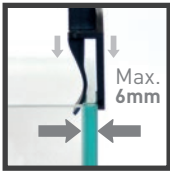

EASY LED

UNIVERSAL MODEL

CONSUMPTION ≈ 6W

001 08900 025 08901