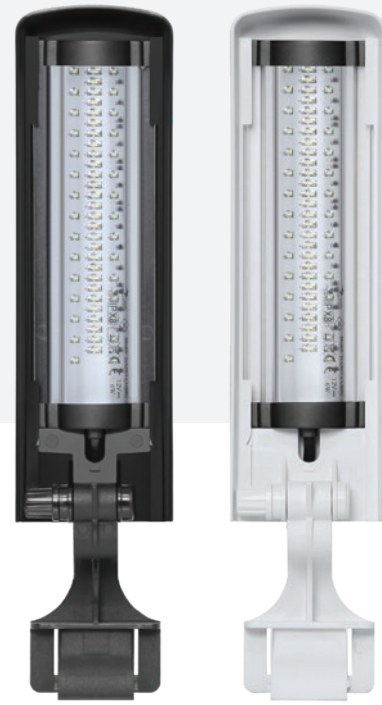

EASY LED

UNIVERSAL MODEL

CONSUMPTION ≈ 6W

001 08900 025 08901

EN | Lighting system

This product is only intended to be used for aquariophily and may never be used for other purposes.

ADAPTOR
TRANSFORMATEUR
TRAFO

**INCLUDED
INCLUS
INKLUSIVE**

This EASY LED universal model adjusts easily to aquariums with glass of a thickness not exceeding 6 mm. The fixing bracket has a flexible device that allows the positioning of the lighting up to a 90-degree angle, which allows easy access to the inside of the aquarium. LED technology guarantees the high quality of the light emitted, due to its high power, and the low voltage makes it safer. It also allows very low power consumption and ensures a longer life for the lightning. All these advantages offer the fish and plants numerous benefits for their growth and well-being.