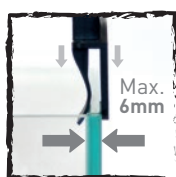

EASY LED TORTUM UNIVERSAL MODEL

CONSUMPTION $\approx 6W$

001 10073 025 10074

EN | Lighting system

This product is only intended to be used for aquariophily and may never be used for other purposes.