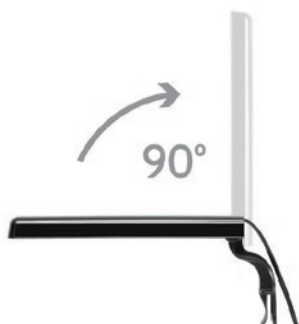

EASY LED TORTUM UNIVERSAL MODEL

CONSUMPTION $\approx 6W$

001 10073 025 10074

EN | Lighting system

This product is only intended to be used for aquariophily and may never be used for other purposes.

ADAPTOR
TRANSFORMATEUR
TRAFO

**INCLUDED
INCLUS
INKLUSIVE**

This EASY LED TORTUM universal model adjusts easily to any tortum tank glass/wood up to 6 mm thick. The fixing bracket has a flexible device that allows the positioning of the lighting up to a 90-degree angle, which allows easy access to the inside. LED technology guarantees the high quality of the light emitted, due to its high power, and the low voltage makes it safer. It also allows very low power consumption and ensures a longer life for the lightning.

www.terratlantis.com