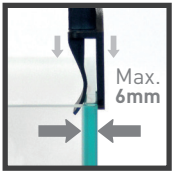

EASY LED

UNIVERSAL MODEL

CONSUMPTION ≈6W

001 08900 025 08901