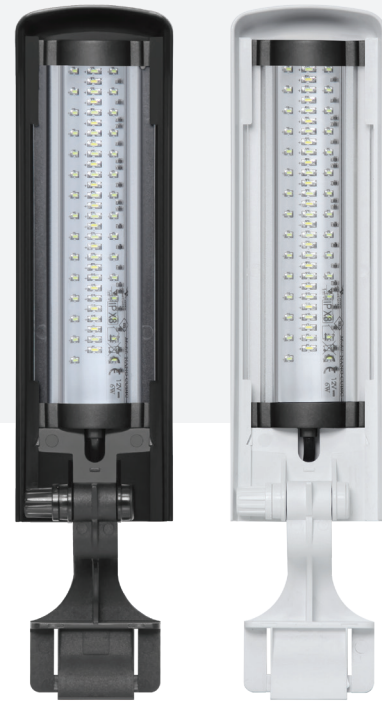

EASY LED

UNIVERSAL MODEL

CONSUMPTION ≈6W

001 08900 025 08901

ADAPTOR
TRANSFORMATEUR
TRAFO

**INCLUDED
INCLUS
INKLUSIVE**

This EASY LED universal model adjusts easily to aquariums with glass of a thickness not exceeding 6 mm. The fixing bracket has a flexible device that allows the positioning of the lighting up to a 90-degree angle, which allows easy access to the inside of the aquarium. LED technology guarantees the high quality of the light emitted, due to its high power, and the low voltage makes it safer. It also allows very low power consumption and ensures a longer life for the lightning. All these advantages offer the fish and plants numerous benefits for their growth and well-being.