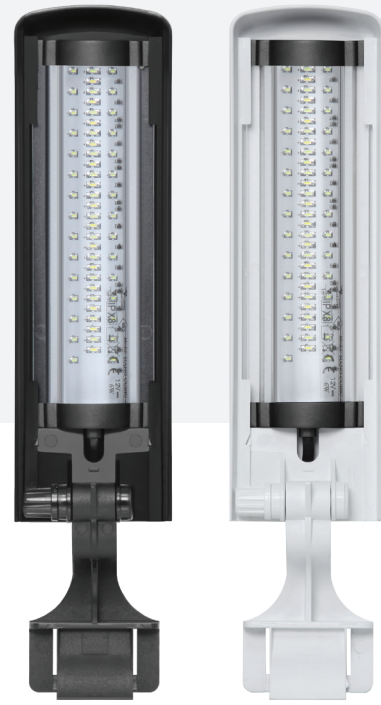

EASY LED

UNIVERSAL MODEL

CONSUMPTION ≈ 6W

001 08900   025 08901

ADAPTOR
TRANSFORMATEUR
TRAFO

**INCLUDED
INCLUS
INKLUSIVE**

This EASY LED universal model adjusts easily to aquariums with glass of a thickness not exceeding 6 mm. The fixing bracket has a flexible device that allows the positioning of the lighting up to a 90-degree angle, which allows easy access to the inside of the aquarium. LED technology guarantees the high quality of the light emitted, due to its high power, and the low voltage makes it safer. It also allows very low power consumption and ensures a longer life for the lightning. All these advantages offer the fish and plants numerous benefits for their growth and well-being.