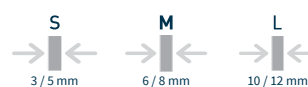

CLEANING BRUSHES

MAGNETIC BRUSH

*100 % corrosion-free.

*Retaining cord for easy removal from the aquarium.

36x63mm (S)

55x84mm (M)

57x90mm (L)

CODE

06066 (S) | 06065 (M) | 06064 (L)

AQUARIUM SCRAPER

Sturdy scraper with long handle. Its function is to remove the algae that accumulate on the walls of your aquarium.

They can be taken out easily, by carefully passing the scraper along the aquarium glass.

83x556mm

CODE
06033