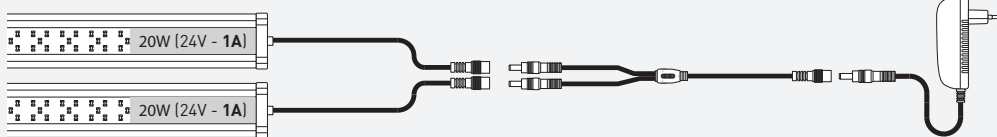

*Without EASY LED UNIVERSAL end caps

EASY LED UNIVERSAL 2.0

SPARE PARTS

EXTENSION CABLE | 10847

SPLITTER CABLE B/B | 11146

SPLITTER CABLE R/B | 12952

PLASTIC END CAPS | 10841

KIT STAINLESS STEEL CABLE | 10840

EXTENDABLE BRACKETS | 14036

PLASTIC END CAPS (1200/1450mm) | 10842

When using the SPLITTER CABLE, the adaptor must be appropriate.

INPUT = OUTPUT

Example:

This product is only intended to be used for aquariophily, for the purposes of photosynthesis, and may never be used for other purposes.

Photosynthetic efficiency > 1.2 µmol/J

ADAPTORS

Adaptor 1A	Adaptor 1,5A	Adaptor 2A	Adaptor 2,5A	Adaptor 3,75A	Adaptor 5A
24V	24V	24V	24V	24V	24V
EASY LED UNIVERSAL 438	EASY LED UNIVERSAL 549 EASY LED UNIVERSAL 590	EASY LED UNIVERSAL 742 EASY LED UNIVERSAL 849 EASY LED UNIVERSAL 895	EASY LED UNIVERSAL 1047	EASY LED UNIVERSAL 1149 EASY LED UNIVERSAL 1200 EASY LED UNIVERSAL 1450	If a SPLITTER CABLE is used
10024	10025	10026	10027	11158	11242