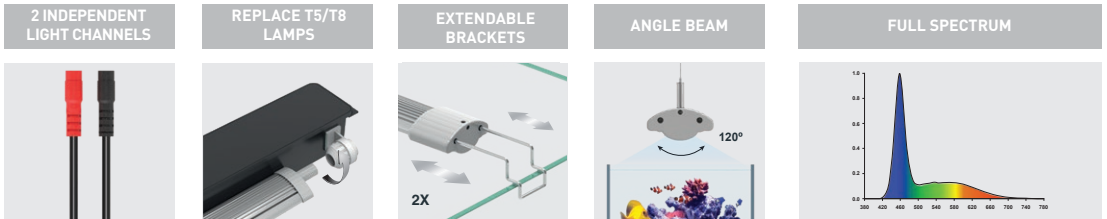

EASY LED UNIVERSAL 2.0

MARINE BLUE

SECURE

ECONOMIC

ECOLOGIC

LOW CONSUMPTION

FOR ALL
AQUARIUM
BRANDS