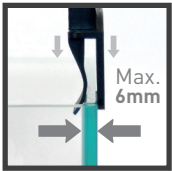

EASY LED TORTUM UNIVERSAL MODEL

CONSUMPTION $\approx 6W$

001 10073   025 10074