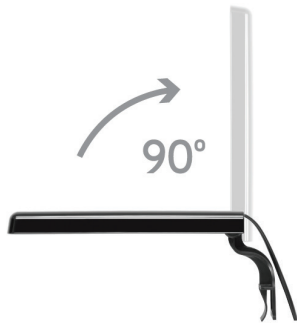

EASY LED TORTUM UNIVERSAL MODEL

CONSUMPTION $\approx 6W$

001 10073   025 10074

ADAPTOR
TRANSFORMATEUR
TRAFO

**INCLUDED
INCLUS
INKLUSIVE**

This EASY LED TORTUM universal model adjusts easily to any tortum tank glass/wood up to 6 mm thick. The fixing bracket has a flexible device that allows the positioning of the lighting up to a 90-degree angle, which allows easy access to the inside. LED technology guarantees the high quality of the light emitted, due to its high power, and the low voltage makes it safer. It also allows very low power consumption and ensures a longer life for the lightning.

www.aquatlantis.com