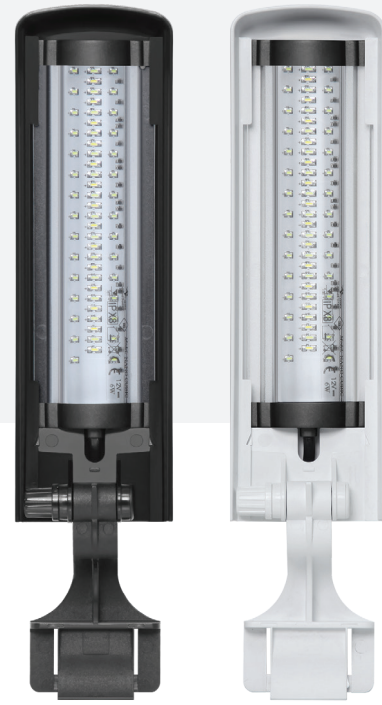

EASY LED TORTUM UNIVERSAL MODEL

CONSUMPTION $\approx 6W$

001 10073   025 10074

ADAPTOR
TRANSFORMATEUR
TRAFO

**INCLUDED
INCLUS
INKLUSIVE**

This EASY LED TORTUM universal model adjusts easily to any tortum tank glass/wood up to 6 mm thick. The fixing bracket has a flexible device that allows the positioning of the lighting up to a 90-degree angle, which allows easy access to the inside. LED technology guarantees the high quality of the light emitted, due to its high power, and the low voltage makes it safer. It also allows very low power consumption and ensures a longer life for the lightning.

www.aquatlantis.com