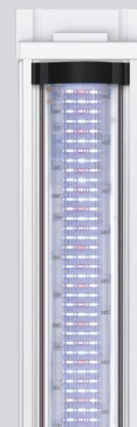

+

www.aquatantis.com