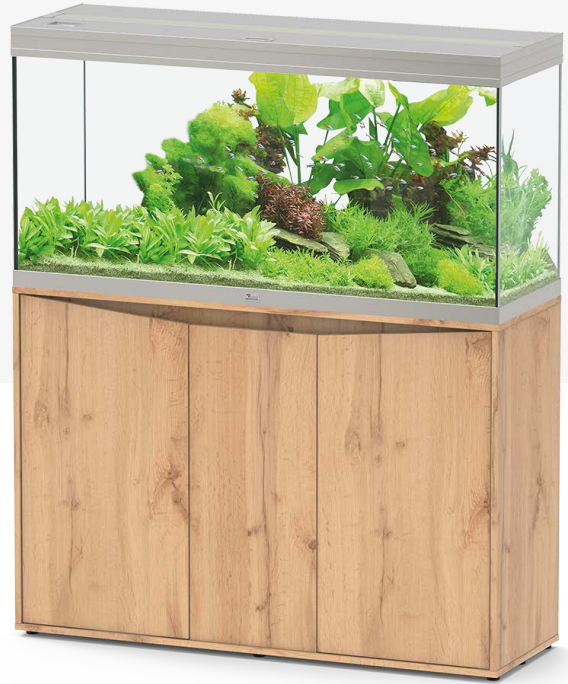

SPLENDID ULTRA 120

External Filter