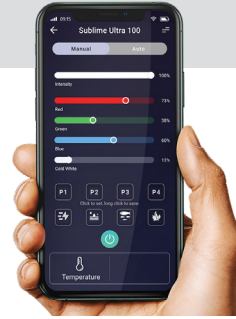

INCLUDED

ORI SMART CONTROLLER

For easy remote control of your aquarium's devices

MANAGEMENT & CONTROL (with APP)

LED system / Filter Cartridges / Temperature / Humidity / Share Management

Free Download

DIMENSION	EAN CODE	AQUARIUM MINIMUM LENGTH*	AQUARIUM MAXIMUM LENGTH*	POWER	COLOUR TEMPERATURE (KELVINS)	T5 / T8 DIMENSIONS LAMPS REPLACEMENT	LUMENS (lm)	LUX (lm)
600	5607329222134	45cm	70cm	19W	2500-25000K	438mm - 24W / 15W	2280	2500
750	5607329222141	60cm	85cm	27W	2500-25000K	590mm - 28W / 18W	3240	3500
900	5607329222158	75cm	100cm	34W	2500-25000K	742mm - 35W / 25W	4080	3900
1050	5607329222165	90cm	115cm	42W	2500-25000K	895mm - 45W / 30W	5040	4800
1150	5607329222172	105cm	130cm	50W	2500-25000K	1047mm - 54W / -	6000	5000
1350	5607329222189	120cm	145cm	57W	2500-25000K	1200mm - 54W / 36W	6840	5250
1600	5607329222196	145cm	170cm	70W	2500-25000K	1450mm - 80W / -	8400	5700

*Without EASY LED UNIVERSAL end caps