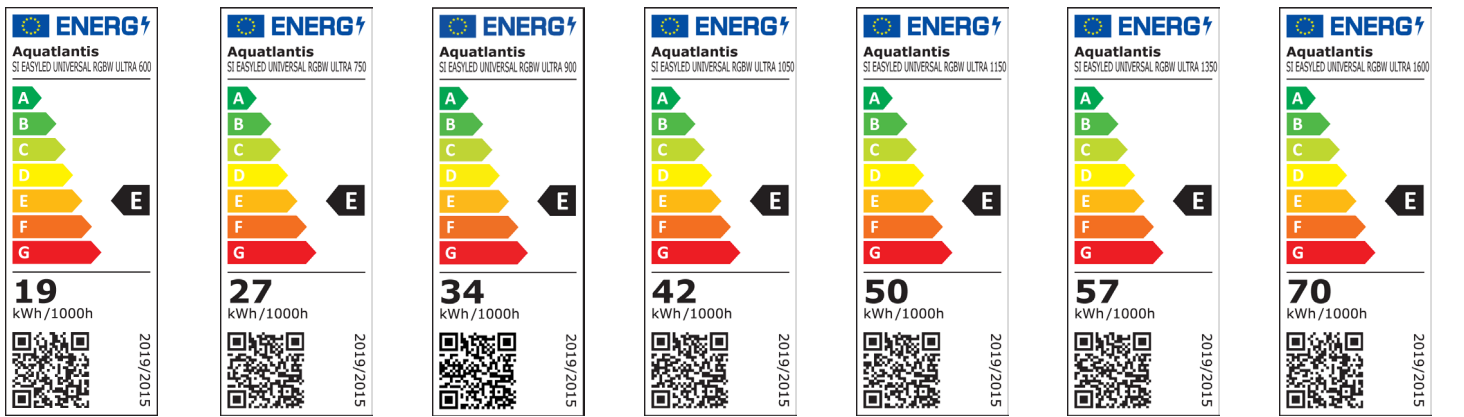

- Energy Efficiency
- High Translucency Enhanced Efficiency
- 50.000h Long Life
- IP X8 Waterproof
- 3 years WARRANTY

INCLUDED

ORI SMART CONTROLLER

For easy remote control of your aquarium's devices

MANAGEMENT & CONTROL (with APP)

LED system / Filter Cartridges / Temperature / Humidity / Share Management

Free Download

| DIMENSION | EAN CODE | AQUARIUM MINIMUM LENGTH* | AQUARIUM MAXIMUM LENGTH* | POWER | COLOUR TEMPERATURE (KELVINS) | T5 / T8 DIMENSIONS LAMPS REPLACEMENT | LUMENS (lm) | LUX (lm) |
|-----------|---------------|--------------------------|--------------------------|-------|------------------------------|--------------------------------------|-------------|----------|
| 600 | 5607329222134 | 45cm | 70cm | 19W | 2500-25000K | 438mm - 24W / 15W | 2280 | 2500 |
| 750 | 5607329222141 | 60cm | 85cm | 27W | 2500-25000K | 590mm - 28W / 18W | 3240 | 3500 |
| 900 | 5607329222158 | 75cm | 100cm | 34W | 2500-25000K | 742mm - 35W / 25W | 4080 | 3900 |
| 1050 | 5607329222165 | 90cm | 115cm | 42W | 2500-25000K | 895mm - 45W / 30W | 5040 | 4800 |
| 1150 | 5607329222172 | 105cm | 130cm | 50W | 2500-25000K | 1047mm - 54W / - | 6000 | 5000 |
| 1350 | 5607329222189 | 120cm | 145cm | 57W | 2500-25000K | 1200mm - 54W / 36W | 6840 | 5250 |
| 1600 | 5607329222196 | 145cm | 170cm | 70W | 2500-25000K | 1450mm - 80W / - | 8400 | 5700 |

*Without EASY LED UNIVERSAL end caps

EASY LED UNIVERSAL

RGBW Ultra

for ALL AQUARIUM BRANDS

Energy Efficiency

Adaptors

| ADAPTOR 1A / 24V | ADAPTOR 2,5A / 24V | ADAPTOR 5A / 24V |
|-----------------------------------|------------------------------------|------------------------------------|
| EASY LED UNIVERSAL RGBW Ultra 600 | EASY LED UNIVERSAL RGBW Ultra 750 | EASY LED UNIVERSAL RGBW Ultra 1600 |
| | EASY LED UNIVERSAL RGBW Ultra 900 | |
| | EASY LED UNIVERSAL RGBW Ultra 1050 | |
| | EASY LED UNIVERSAL RGBW Ultra 1150 | |
| | EASY LED UNIVERSAL RGBW Ultra 1350 | |
| 5607329100241 | 5607329100272 | 5607329112428 |