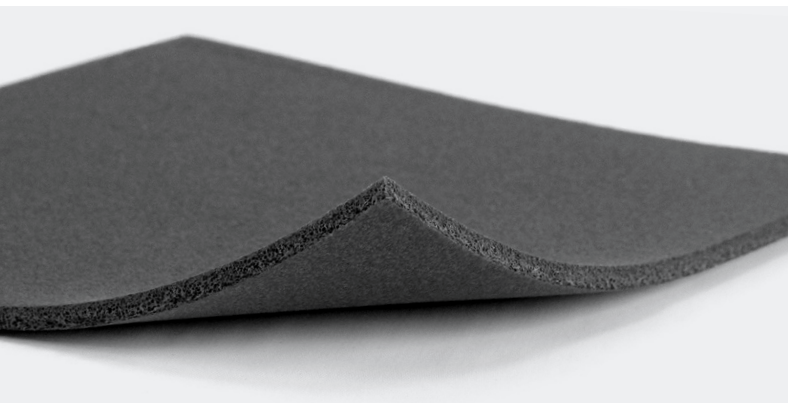

Equipped with a shock absorption protection mat for regulating the surface under the aquarium, protecting its bottom.

BACKGROUND ADHESIVE

Black Self Adhesive Fish Tank Background Sticker Enhances the ambiance of the tank and keeps it away the clutter.

Panoramic View

Rounded corners

Cover Plate

Including holders

INCLUDED

CARPET SHOCK

ABSORBER

Equipped with a shock absorption protection mat for regulating the surface under the aquarium, protecting its bottom.

BACKGROUND

ADHESIVE

Black Self Adhesive Fish Tank Background Sticker Enhances the ambiance of the tank and keeps it away the clutter.

www.aquatantis.com
info@aquatantis.com

/aquatantis-aquarium

KUBUS

curve 65L