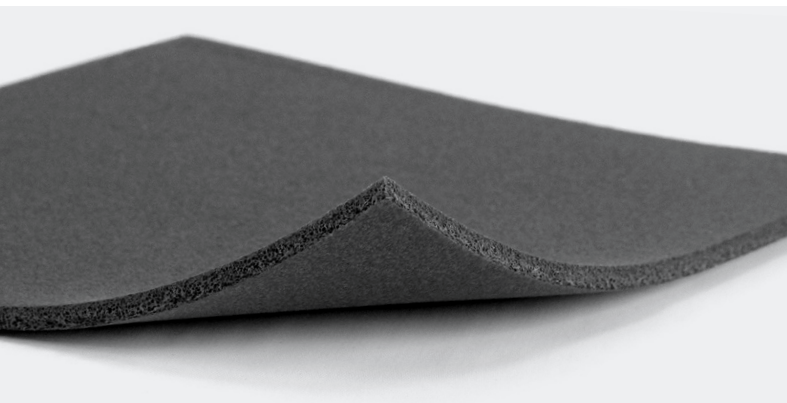

BACKGROUND

ADHESIVE

Black Self Adhesive Fish Tank Background Sticker Enhances the ambiance of the tank and keeps it away the clutter.

www.aquatantis.com
info@aquatantis.com

/aquatantis-aquarium

KUBUS

curve 65L

CARPET SHOCK ABSORBER

Equipped with a shock absorption protection mat for regulating the surface under the aquarium, protecting its bottom.

BACKGROUND ADHESIVE

Black Self Adhesive Fish Tank Background Sticker Enhances the ambiance of the tank and keeps it away the clutter.