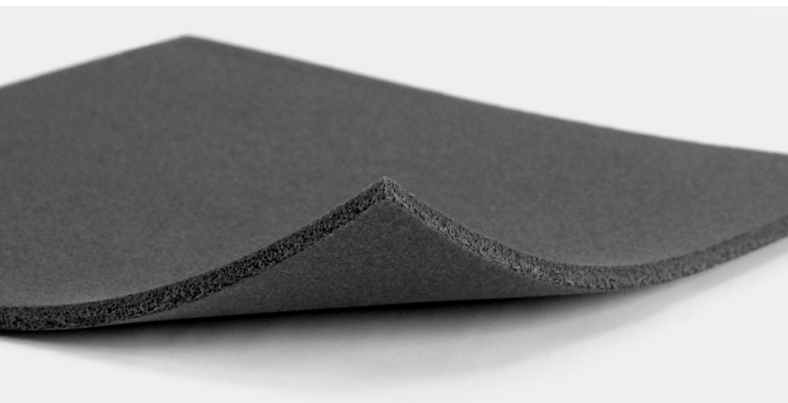

Rounded corners

Cover Plate

Including holders

INCLUDED

CARPET SHOCK

ABSORBER

Equipped with a shock absorption protection mat for regulating the surface under the aquarium, protecting its bottom.

BACKGROUND

ADHESIVE

Black Self Adhesive Fish Tank Background Sticker Enhances the ambiance of the tank and keeps it away the clutter.

www.aquatantis.com

info@aquatantis.com

/aquatantisaquarium

KUBUS

curve 30L

BASIC

Equipped with a shock absorption protection mat for regulating the surface under the aquarium, protecting its bottom.

BACKGROUND ADHESIVE

Black Self Adhesive Fish Tank Background Sticker Enhances the ambiance of the tank and keeps it away the clutter.