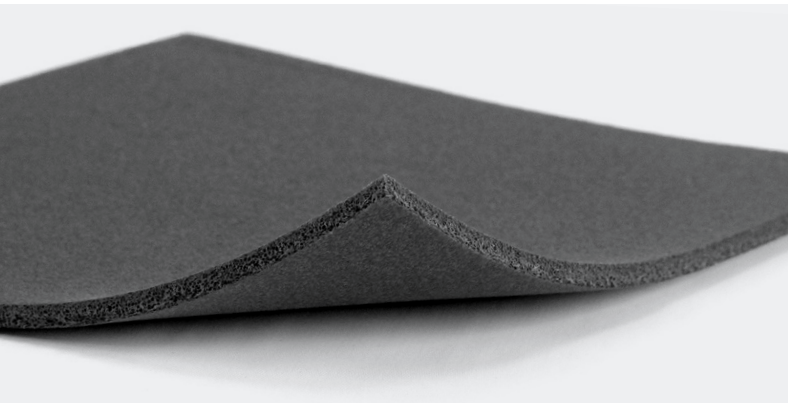

Rounded corners

Cover Plate

Including holders

INCLUDED

CARPET SHOCK

ABSORBER

Equipped with a shock absorption protection mat for regulating the surface under the aquarium, protecting its bottom.

BACKGROUND

ADHESIVE

Black Self Adhesive Fish Tank Background Sticker Enhances the ambiance of the tank and keeps it away the clutter.

www.aquatantis.com

info@aquatantis.com

/aquatantisaquarium

KUBUS

curve 30L

BASIC

Equipped with a shock absorption protection mat for regulating the surface under the aquarium, protecting its bottom.

BACKGROUND ADHESIVE

Black Self Adhesive Fish Tank Background Sticker Enhances the ambiance of the tank and keeps it away the clutter.