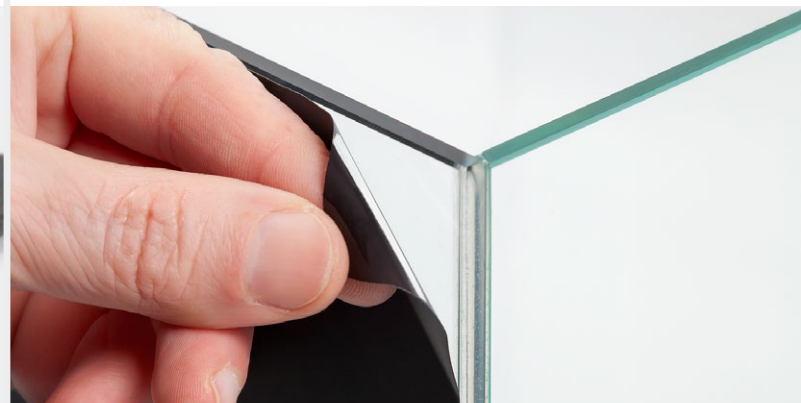

CARPET SHOCK ABSORBER

Equipped with a shock absorption protection mat for regulating the surface under the aquarium, protecting its bottom.

BACKGROUND ADHESIVE

Black Self Adhesive Fish Tank Background Sticker Enhances the ambiance of the tank and keeps it away the clutter.