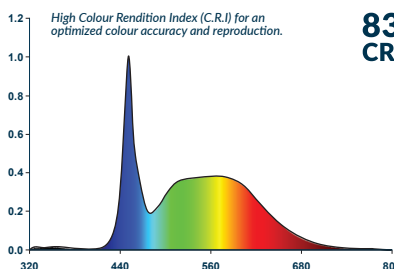

← length →

AVAILABLE SIZES/POWER
246mm / 12W
286mm / 15W
326mm / 17W
376mm / 20W

EXTENDABLE BRACKETS