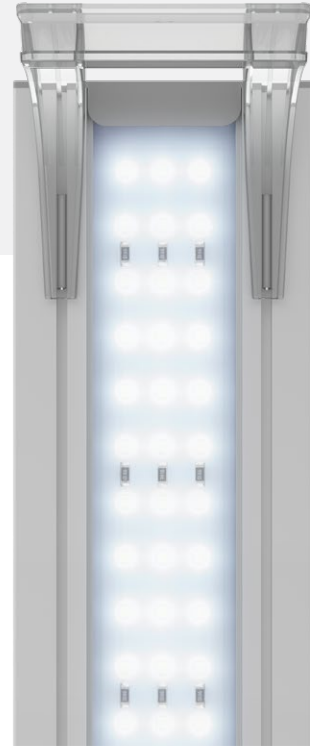

UNIV LED PLUS

UNIVERSAL

UNIV LED PLUS 246

24,6x8x1cm
12W | 1600 lm | 7000K

21663

UNIV LED PLUS 286

28,6x8x1cm
15W | 1950 lm | 7000K

21664

UNIV LED PLUS 326

32,6x8x1cm
17W | 2200 lm | 7000K

21665

UNIV LED PLUS 376

37,6x8x1cm
20W | 2600 lm | 7000K

21666

This universal model adjusts easily to aquariums glass thickness up to 8mm.

Ultra-Slim STRUCTURE
10mm thickness

Aluminium PROFILE

up to 8mm
Glass thickness

PROTECTION INDEX IP67

COLOUR TEMPERATURE (KELVIN)

← length →

AVAILABLE SIZES/POWER
246mm / 12W
286mm / 15W
326mm / 17W
376mm / 20W

EXTENDABLE BRACKETS

UNIV LED PLUS